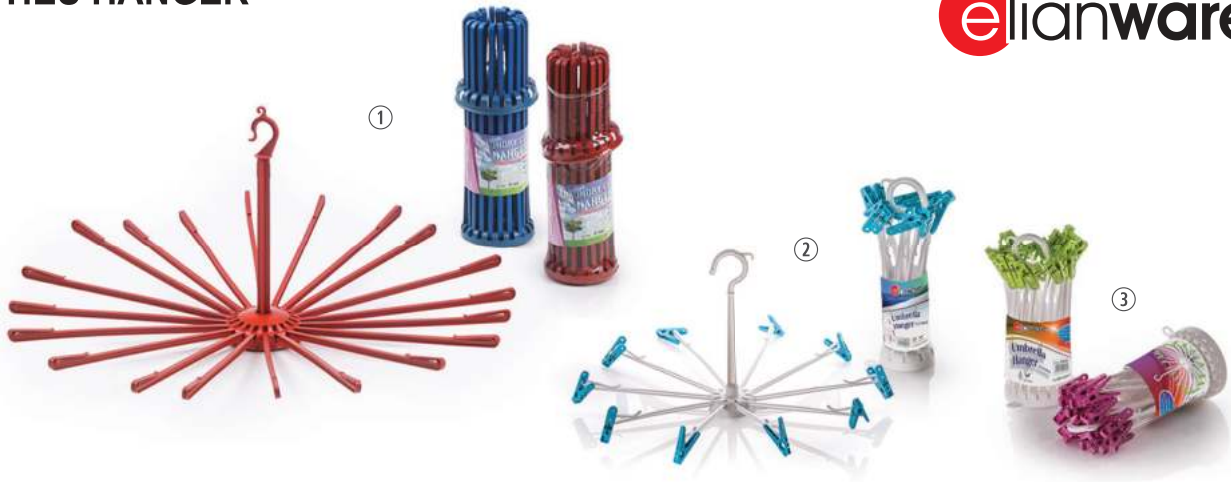

CLOTHES HANGER

1 E-169
Umbrella Hanger
Size : D370 x H410mm
Packing/Ctn : 24 pkts
M3/Ctn : 0.269

2 E-69/10
Umbrella Hanger
Size : D475 x H255mm
Packing/Ctn : 144 pcs
M3/Ctn : 0.174

3 E-69/20
Umbrella Hanger
Size : D495 x H245mm
Packing/Ctn : 72 pcs
M3/Ctn : 0.199