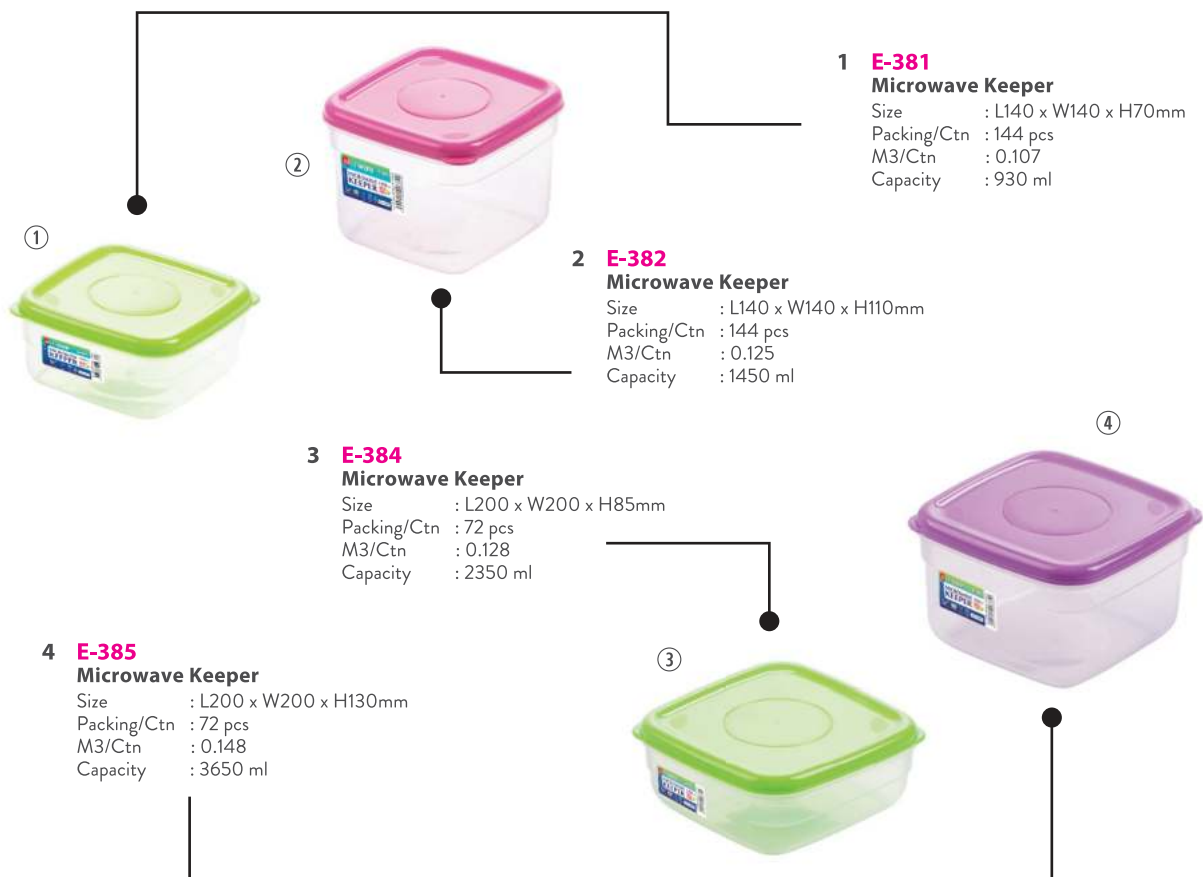

MICROWAVE KEEPER

1 E-381
Microwave Keeper
Size : L140 x W140 x H70mm
Packing/Ctn : 144 pcs
M3/Ctn : 0.107
Capacity : 930 ml

2 E-382
Microwave Keeper
Size : L140 x W140 x H110mm
Packing/Ctn : 144 pcs
M3/Ctn : 0.125
Capacity : 1450 ml

3 E-384
Microwave Keeper
Size : L200 x W200 x H85mm
Packing/Ctn : 72 pcs
M3/Ctn : 0.128
Capacity : 2350 ml

4 E-385
Microwave Keeper
Size : L200 x W200 x H130mm
Packing/Ctn : 72 pcs
M3/Ctn : 0.148
Capacity : 3650 ml